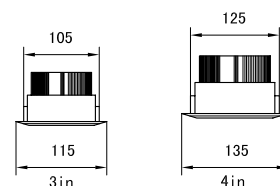

输入电压 Input Voltage: 110-130V/220-240V AC
LED 光源 LED Lighting Source: High Power LED 1W

产品型号 Item No.	产品描述 Description	功率 Power(W)	光通量 Lumens	相当于节能灯 Equal to Energy Saving	显色性 CRI	寿命 Lifetime(Hr)	尺寸 Size(mm)
LED-MMQ501A	LED Down Light 3W	4W	240	8W	Ra>75	30000	105x93
LED-MMQ501B	LED Down Light 4W	5W	300	10W	Ra>75	30000	105x93
LED-MMQ502A	LED Down Light 6W	7.5W	450	15W	Ra>75	30000	135x93
LED-MMQ502B	LED Down Light 9W	11.5W	690	22W	Ra>75	30000	135x93

注：色温 纯白 Pure White: 6000K 暖白 Warm White: 3200/3800K

MORSTAR
ELECTRIC TECHNOLOGY