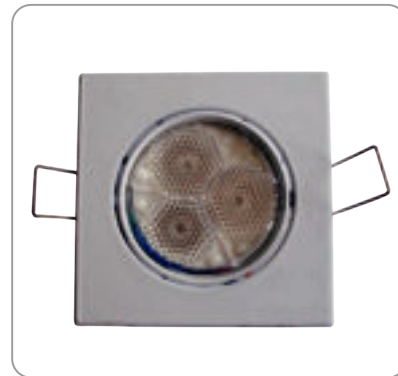

## LED 嵌灯MMQ300系列

### LED Down Light MMQ300 Series

LED MMQ301

LED MMQ303

LED MMQ302

**LED 3W 相当于卤素灯15W; LED 11W 相当于卤素灯45W**

LED Down Light 3W equal to Halogen Down Light 15W

LED Down Light 11W equal to Halogen Down Light 45W

输入电压 Input Voltage: 350mA DC 20V for 3W; 110-130V/220-240V AC for 11W

产品型号 Item No.	产品描述 Description	功率 Power(W)	光通量 Lumens	显色性 CRI	寿命 Lifetime(Hr)	孔径 Hole(mm)	尺寸 Size(mm)
LED-MMQ301	3x1W Fixed	3W	240	Ra>75	30000	Ø95	100x85x55
LED-MMQ3013	3Wx3 with Driver	11W	720	Ra>75	30000	Ø95	100x85x55
LED-MMQ302	3x1W Swivel	3W	240	Ra>75	30000	Ø100	110x110x55
LED-MMQ3023	3Wx3 with Driver	11W	720	Ra>75	30000	Ø100	110x110x55
LED-MMQ303	3x1W Swivel	3W	240	Ra>75	30000	Ø95	100x85x55
LED-MMQ3033	3Wx3 with Driver	11W	720	Ra>75	30000	Ø95	100x85x55

注: 色温 纯白 Pure White: 6000K 暖白 Warm White: 3200/3800K

V4-3

LED  
Down Light