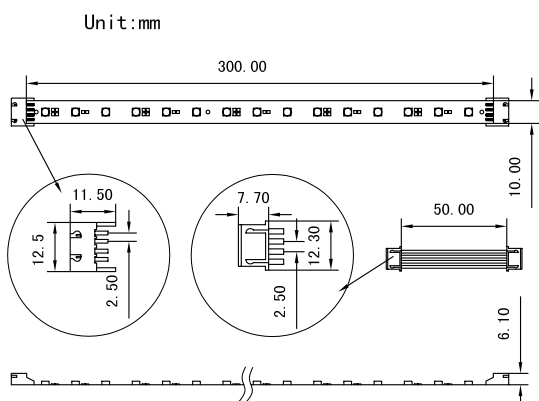

**LED 300X10 RGB 正发光灯条系列**  
**LED 300X10 RGB Strip Series**

产品型号 Item No.	颜色 Color	功率 Power(W)	输入电压 Input Voltage	亮度 Luminosity	PCB尺寸 PCB Size(mm)	包装方式 Packing Means
LED-300X10P15	Red	1.1W	DC12V	2970Mcd	300X10	50pcs/box
LED-300X10W15	Green	1.1W	DC12V	9450Mcd	300X10	50pcs/box
LED-300X10R15	Blue	1.1W	DC12V	2295Mcd	300X10	50pcs/box

**V3-4**

LED Strip