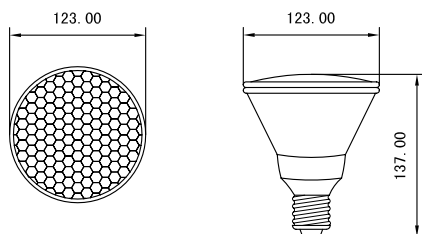

## PAR38 60pcs LED 射灯系列 PAR38 60pcs LED Spot Light Series

V1-7

LED PAR  
Spot Light

Unit:mm

BASE: E27/E26

Height	☀ Illuminance
0.5m	590 lx
1.0m	130 lx
1.5m	55 lx
2.0m	30 lx
2.5m	20 lx
3.0m	15 lx

LED Color: Pure White