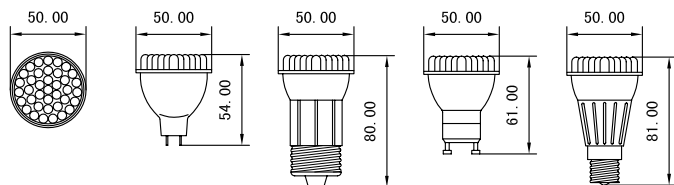

LED MR Spot Light Series

MR16 36pcs LED 射灯系列

MR16 36pcs LED Spot Light Series

V1-5

LED MR
Spot Light

Unit: mm

BASE: GU5.3

BASE: E27/E26

BASE: GU10

BASE: E14

LED Color: Pure White

Beam Angle: 15Deg

产品型号 Item No.	颜色 Color	功率 Power(W)	输入电压 Input Voltage	光通量 Luminous Flux	显色性 CRI	寿命 Lifetime(Hr)	接口方式 Base
LED-MR16P36	Pure White	2.0W	AC/DC12V	100Lm	Ra>75	30000	GU5.3
LED-MR16W36	Warm White	2.0W	AC/DC12V	75Lm	Ra>75	30000	GU5.3
LED-E27P36	Pure White	1.8W	AC220V	100Lm	Ra>75	30000	E27/E26
LED-E27W36	Warm White	1.8W	AC220V	75Lm	Ra>75	30000	E27/E26
LED-GU10P36	Pure White	1.8W	AC220V	100Lm	Ra>75	30000	GU10
LED-GU10W36	Warm White	1.8W	AC220V	75Lm	Ra>75	30000	GU10
LED-E14P36	Pure White	1.8W	AC220V	100Lm	Ra>75	30000	E14
LED-E14W36	Warm White	1.8W	AC220V	75Lm	Ra>75	30000	E14