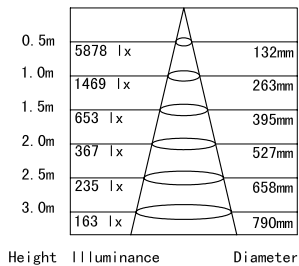

LED MR Spot Light Series

MR16 36pcs LED 射灯系列

MR16 36pcs LED Spot Light Series

V1-5

LED MR
Spot Light

Unit: mm

BASE: GU5.3

BASE: E27/E26

BASE: GU10

BASE: E14

LED Color: Pure White

Beam Angle: 15Deg

产品型号 Item No.	颜色 Color	功率 Power(W)	输入电压 Input Voltage	光通量 Luminous Flux	显色性 CRI	寿命 Lifetime(Hr)	接口方式 Base
LED-MR16P36	Pure White	2.0W	AC/DC12V	100Lm	Ra>75	30000	GU5.3
LED-MR16W36	Warm White	2.0W	AC/DC12V	75Lm	Ra>75	30000	GU5.3
LED-E27P36	Pure White	1.8W	AC220V	100Lm	Ra>75	30000	E27/E26
LED-E27W36	Warm White	1.8W	AC220V	75Lm	Ra>75	30000	E27/E26
LED-GU10P36	Pure White	1.8W	AC220V	100Lm	Ra>75	30000	GU10
LED-GU10W36	Warm White	1.8W	AC220V	75Lm	Ra>75	30000	GU10
LED-E14P36	Pure White	1.8W	AC220V	100Lm	Ra>75	30000	E14
LED-E14W36	Warm White	1.8W	AC220V	75Lm	Ra>75	30000	E14