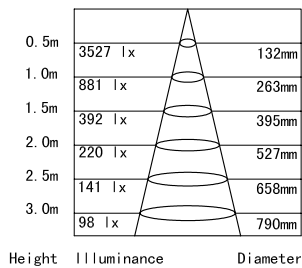

LED MR Spot Light Series

MR16 20pcs LED 射灯系列 MR16 20pcs LED Spot Light Series

V1-4

LED MR
Spot Light

Unit:mm

BASE: GU5.3

BASE: E27/E26

BASE: GU10

BASE: E14

Height Illuminance Diameter

LED Color: Pure White

Beam Angle: 15Deg

产品型号 Item No.	颜色 Color	功率 Power(W)	输入电压 Input Voltage	光通量 Luminous Flux	显色性 CRI	寿命 Lifetime(Hr)	接口方式 Base
LED-MR16P20	Pure White	1.3W	AC/DC12V	60Lm	Ra>75	30000	GU5.3
LED-MR16W20	Warm White	1.3W	AC/DC12V	50Lm	Ra>75	30000	GU5.3
LED-E27P20	Pure White	1.1W	AC220V	60Lm	Ra>75	30000	E27/E26
LED-E27W20	Warm White	1.1W	AC220V	50Lm	Ra>75	30000	E27/E26
LED-GU10P20	Pure White	1.1W	AC220V	60Lm	Ra>75	30000	GU10
LED-GU10W20	Warm White	1.1W	AC220V	50Lm	Ra>75	30000	GU10
LED-E14P20	Pure White	1.1W	AC220V	60Lm	Ra>75	30000	E14
LED-E14W20	Warm White	1.1W	AC220V	50Lm	Ra>75	30000	E14

注: 色温 纯白 Pure White: 6000K 暖白 Warm White: 3200K/3800K