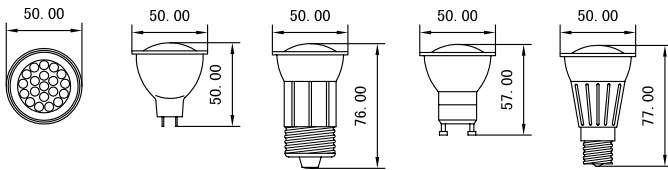

LED MR Spot Light Series

MR16 20pcs LED 射灯系列 MR16 20pcs LED Spot Light Series

V1-4

LED MR
Spot Light

Unit:mm

BASE: GU5.3

BASE: E27/E26

BASE: GU10

BASE: E14

Height Illuminance Diameter

LED Color: Pure White

Beam Angle: 15Deg

产品型号 Item No.	颜色 Color	功率 Power(W)	输入电压 Input Voltage	光通量 Luminous Flux	显色性 CRI	寿命 Lifetime(Hr)	接口方式 Base
LED-MR16P20	Pure White	1.3W	AC/DC12V	60Lm	Ra>75	30000	GU5.3
LED-MR16W20	Warm White	1.3W	AC/DC12V	50Lm	Ra>75	30000	GU5.3
LED-E27P20	Pure White	1.1W	AC220V	60Lm	Ra>75	30000	E27/E26
LED-E27W20	Warm White	1.1W	AC220V	50Lm	Ra>75	30000	E27/E26
LED-GU10P20	Pure White	1.1W	AC220V	60Lm	Ra>75	30000	GU10
LED-GU10W20	Warm White	1.1W	AC220V	50Lm	Ra>75	30000	GU10
LED-E14P20	Pure White	1.1W	AC220V	60Lm	Ra>75	30000	E14
LED-E14W20	Warm White	1.1W	AC220V	50Lm	Ra>75	30000	E14