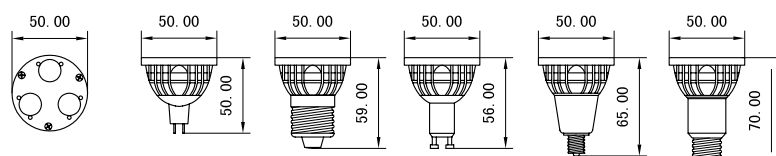

LED MR Spot Light Series

MR16 3X1W LED 射灯系列 MR16 3X1W LED Spot Light Series

V1-2

LED MR
Spot light

Unit:mm

BASE: GU5.3

BASE: E27/E26

BASE: GU10

BASE: E11

BASE: E17

Height Illuminance Diameter

LED Color: Pure White

Beam Angle: 25Deg

产品型号 Item No.	颜色 Color	功率 Power(W)	输入电压 Input Voltage	光通量 Luminous Flux	显色性 CRI	寿命 Lifetime(Hr)	接口方式 Base
LED-MR16P03	Pure White	4W	AC/DC12V	180Lm	Ra>75	30000	GU5.3
LED-MR16W03	Warm White	4W	AC/DC12V	150Lm	Ra>75	30000	GU5.3
LED-E27P03	Pure White	4W	AC100-240V	180Lm	Ra>75	30000	E27/E26
LED-E27W03	Warm White	4W	AC100-240V	150Lm	Ra>75	30000	E27/E26
LED-GU10P03	Pure White	4W	AC100-240V	180Lm	Ra>75	30000	GU10
LED-GU10W03	Warm White	4W	AC100-240V	150Lm	Ra>75	30000	GU10
LED-E11P03	Pure White	4W	AC100-240V	180Lm	Ra>75	30000	E11
LED-E11W03	Warm White	4W	AC100-240V	150Lm	Ra>75	30000	E11
LED-E17P03	Pure White	4W	AC100-240V	180Lm	Ra>75	30000	E17
LED-E17W03	Warm White	4W	AC100-240V	150Lm	Ra>75	30000	E17