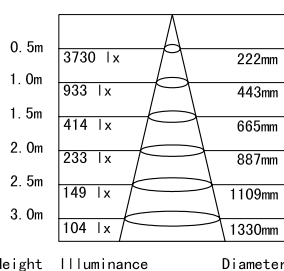

LED MR Spot Light Series

MR16 3X1W LED 射灯系列 MR16 3X1W LED Spot Light Series

V1-2

LED MR
Spot light

Unit:mm

BASE: GU5.3

BASE: E27/E26

BASE: GU10

BASE: E11

BASE: E17

Height Illuminance Diameter

LED Color: Pure White

Beam Angle: 25Deg

产品型号 Item No.	颜色 Color	功率 Power(W)	输入电压 Input Voltage	光通量 Luminous Flux	显色性 CRI	寿命 Lifetime(Hr)	接口方式 Base
LED-MR16P03	Pure White	4W	AC/DC12V	180Lm	Ra>75	30000	GU5.3
LED-MR16W03	Warm White	4W	AC/DC12V	150Lm	Ra>75	30000	GU5.3
LED-E27P03	Pure White	4W	AC100-240V	180Lm	Ra>75	30000	E27/E26
LED-E27W03	Warm White	4W	AC100-240V	150Lm	Ra>75	30000	E27/E26
LED-GU10P03	Pure White	4W	AC100-240V	180Lm	Ra>75	30000	GU10
LED-GU10W03	Warm White	4W	AC100-240V	150Lm	Ra>75	30000	GU10
LED-E11P03	Pure White	4W	AC100-240V	180Lm	Ra>75	30000	E11
LED-E11W03	Warm White	4W	AC100-240V	150Lm	Ra>75	30000	E11
LED-E17P03	Pure White	4W	AC100-240V	180Lm	Ra>75	30000	E17
LED-E17W03	Warm White	4W	AC100-240V	150Lm	Ra>75	30000	E17

注: 色温 纯白 Pure White: 6000K 暖白 Pure White: 3200/3800K