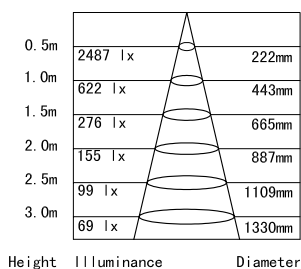

LED MR Spot Light Series

MR16 1X3W LED 射灯系列

MR16 1X3W LED Spot Light Series

V1-1

LED MR
Spot Light

Unit:mm

BASE: GU5.3

BASE: E27/E26

BASE: GU10

BASE: E11

BASE: E17

LED Color: Pure White

Beam Angle: 25Deg

产品型号 Item No.	颜色 Color	功率 Power(W)	输入电压 Input Voltage	光通量 Luminous Flux	显色性 CRI	寿命 Lifetime(Hr)	接口方式 Base
LED-MR16P01	Pure White	3W	AC/DC12V	120Lm	Ra>75	30000	GU5.3
LED-MR16W01	Warm White	3W	AC/DC12V	100Lm	Ra>75	30000	GU5.3
LED-E27P01	Pure White	3W	AC100-240V	120Lm	Ra>75	30000	E27/E26
LED-E27W01	Warm White	3W	AC100-240V	100Lm	Ra>75	30000	E27/E26
LED-GU10P01	Pure White	3W	AC100-240V	120Lm	Ra>75	30000	GU10
LED-GU10W01	Warm White	3W	AC100-240V	100Lm	Ra>75	30000	GU10
LED-E11P01	Pure White	3W	AC100-240V	120Lm	Ra>75	30000	E11
LED-E11W01	Warm White	3W	AC100-240V	100Lm	Ra>75	30000	E11
LED-E17P01	Pure White	3W	AC100-240V	120Lm	Ra>75	30000	E17
LED-E17W01	Warm White	3W	AC100-240V	100Lm	Ra>75	30000	E17