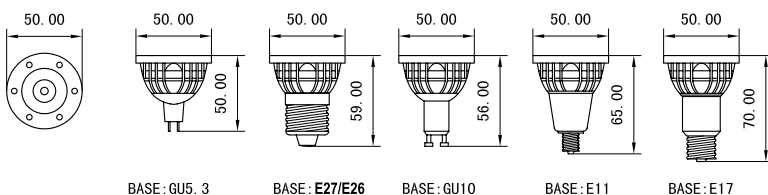

LED MR Spot Light Series

MR16 1X3W LED 射灯系列

MR16 1X3W LED Spot Light Series

V1-1

LED MR
Spot Light

Unit:mm

BASE: GU5.3

BASE: E27/E26

BASE: GU10

BASE: E11

BASE: E17

LED Color: Pure White

Beam Angle: 25Deg

产品型号 Item No.	颜色 Color	功率 Power(W)	输入电压 Input Voltage	光通量 Luminous Flux	显色性 CRI	寿命 Lifetime(Hr)	接口方式 Base
LED-MR16P01	Pure White	3W	AC/DC12V	120Lm	Ra>75	30000	GU5.3
LED-MR16W01	Warm White	3W	AC/DC12V	100Lm	Ra>75	30000	GU5.3
LED-E27P01	Pure White	3W	AC100-240V	120Lm	Ra>75	30000	E27/E26
LED-E27W01	Warm White	3W	AC100-240V	100Lm	Ra>75	30000	E27/E26
LED-GU10P01	Pure White	3W	AC100-240V	120Lm	Ra>75	30000	GU10
LED-GU10W01	Warm White	3W	AC100-240V	100Lm	Ra>75	30000	GU10
LED-E11P01	Pure White	3W	AC100-240V	120Lm	Ra>75	30000	E11
LED-E11W01	Warm White	3W	AC100-240V	100Lm	Ra>75	30000	E11
LED-E17P01	Pure White	3W	AC100-240V	120Lm	Ra>75	30000	E17
LED-E17W01	Warm White	3W	AC100-240V	100Lm	Ra>75	30000	E17